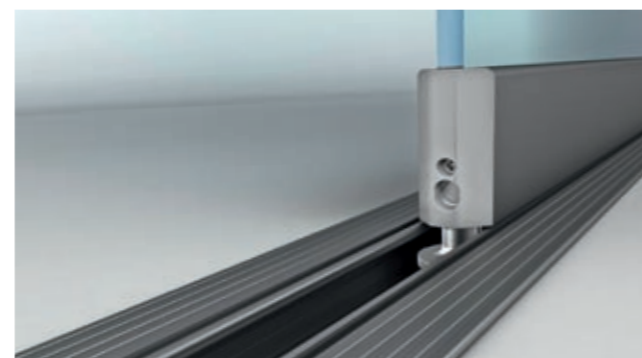

Profile system

- | Element thickness 31 mm
- | All glass slide and turn system
- | In-line support, no vertical frames
- | Permanently vented system, secure from driving rain

Engineered

Horizontal twin ball bearing runner devices with 65 kg bearing load guarantee that window sashes can be slid open extremely smoothly.

Glass thickness

Glazing with single pane safety glass with a thickness from 8 to 15 mm. Highest security for high-rise buildings.

Height adjustment

Height compensation section to absorb tolerances of up to 35 mm (even after installation).

Ventilation

Lockable two-step trickle ventilation for controlled ventilation (optional)

Transparency

No vertical panel profiles, thus unobstructed view.

Floor track

Flush floor track without upstand available for disabled access.