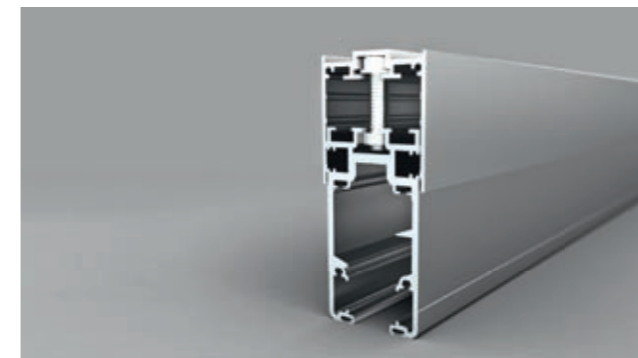

Variants

- | Available as top hung construction
- | Can be made to slide outward, inward, to the left and/or to the right

Glazing

- | Glazing with single pane safety glass
- | Glass thickness 8, 10, 12 and 15 mm available

Maximum panel sizes

- | 800 x 2750 mm
- | Special sizes on request
- | The total element width is unlimited

Surface finish

- | Powder coating to RAL
- | Anodised aluminium to EURAS

Fittings

- | No protruding runner and guide tracks
- | Concealed fittings for one hand operation
- | Integrated 2-step-locking
- | Patented one handed operation by means of stainless steel cable control
- | Extensive layout options thanks to mobile carriage which can be manoeuvred through all angles from 90° - 180°
- | No parking station for panels required

Profile system

- | Element thickness 31 mm
- | All glass slide and turn system
- | In-line support, no vertical frames
- | Permanently vented system, secure from driving rain

Engineered

Horizontal twin ball bearing runner devices with 65 kg bearing load guarantee that window sashes can be slid open extremely smoothly.

Glass thickness

Glazing with single pane safety glass with a thickness from 8 to 15 mm. Highest security for high-rise buildings.

Height adjustment

Height compensation section to absorb tolerances of up to 35 mm (even after installation).