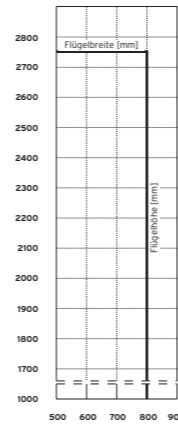

Slide and turn system
SL 25 XXL

56-0210381 / 01.2009

BENEFITS

Floor tracks

Configuration variants

Panel size chart

Applications

- | Balcony glazing/Façades
- | Room dividers
- | Glass canopy/Glass house

Variants

- | Available as top hung construction
- | Can be made to slide outward, inward, to the left and/or to the right

Glazing

- | Glazing with single pane safety glass
- | Glass thickness 8, 10, 12 and 15 mm available

Maximum panel sizes

- | 800 x 2750 mm
- | Special sizes on request
- | The total element width is unlimited

Surface finish

- | Powder coating to RAL
- | Anodised aluminium to EURAS

Fittings

- | No protruding runner and guide tracks
- | Concealed fittings for one hand operation
- | Integrated 2-step-locking
- | Patented one handed operation by means of stainless steel cable control
- | Extensive layout options thanks to mobile carriage which can be manoeuvred through all angles from 90° - 180°
- | No parking station for panels required