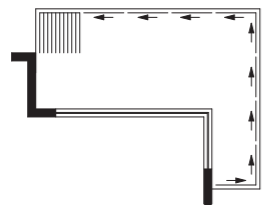

Slide and turn system
SL 25 XXL

56-0210381 / 01.2009

BENEFITS

Floor tracks

Configuration variants

Panel size chart

Applications

- | Balcony glazing/Façades
- | Room dividers
- | Glass canopy/Glass house

Variants

- | Available as top hung construction
- | Can be made to slide outward, inward, to the left and/or to the right

Glazing

- | Glazing with single pane safety glass
- | Glass thickness 8, 10, 12 and 15 mm available

Maximum panel sizes

- | 800 x 2750 mm
- | Special sizes on request
- | The total element width is unlimited

Surface finish

- | Powder coating to RAL
- | Anodised aluminium to EURAS

Fittings

- | No protruding runner and guide tracks
- | Concealed fittings for one hand operation
- | Integrated 2-step-locking
- | Patented one handed operation by means of stainless steel cable control
- | Extensive layout options thanks to mobile carriage which can be manoeuvred through all angles from 90° - 180°
- | No parking station for panels required

Profile system

- | Element thickness 31 mm
- | All glass slide and turn system
- | In-line support, no vertical frames
- | Permanently vented system, secure from driving rain

Engineered

Horizontal twin ball bearing runner devices with 65 kg bearing load guarantee that window sashes can be slid open extremely smoothly.