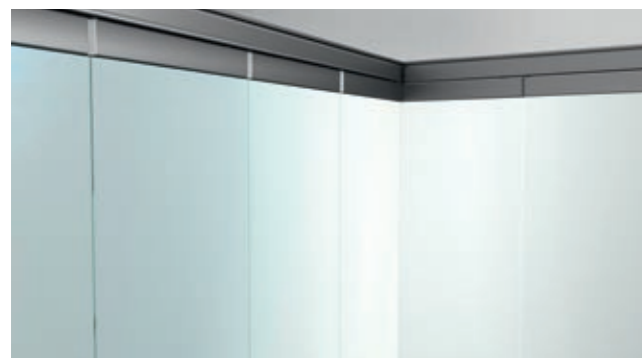

Profile system

- | Element thickness 31 mm
- | All glass slide and turn system
- | In-line support, no vertical frames
- | Permanently vented system, secure from driving rain

Engineered

Horizontal twin ball bearing runner devices with 65 kg bearing load guarantee that window sashes can be slid open extremely smoothly.

Glass thickness

Glazing with single pane safety glass with a thickness from 8 to 15 mm. Highest security for high-rise buildings.

Height adjustment

Height compensation section to absorb tolerances of up to 35 mm (even after installation).

Ventilation

Lockable two-step trickle ventilation for controlled ventilation (optional)

Transparency

No vertical panel profiles, thus unobstructed view.

Floor track

Flush floor track without upstand available for disabled access.